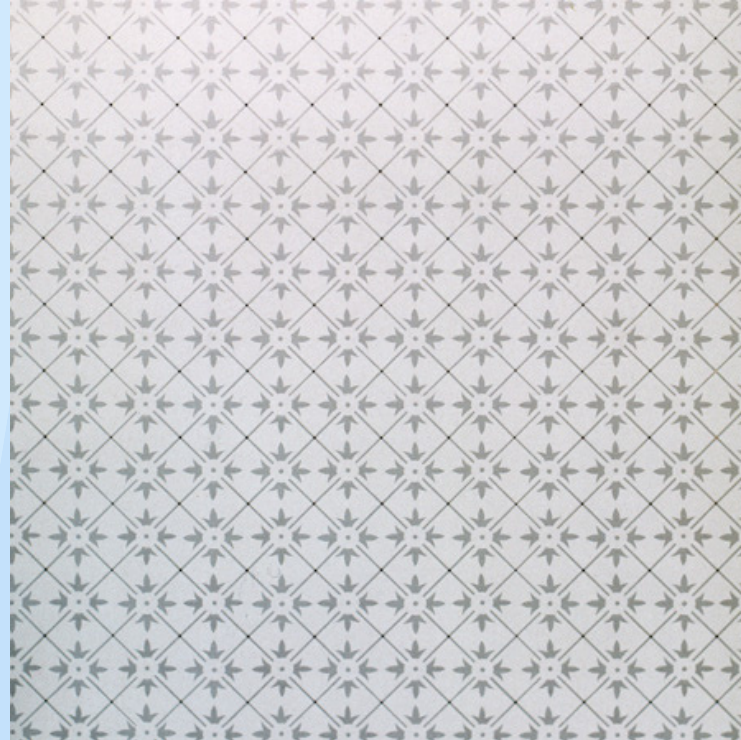

JUNOMIRRORS ANDGLASS

Barron Glass Stockists

Etched glass designs - Repeat patterns

Fleur

Etch surface with a clear, transparent design.

Double Fleur

Designed for privacy: suitable for bathrooms, bedrooms etc.

Fleur De Lys

Etch surface with a clear, transparent design.

Bright Star

Etch surface with a clear, transparent design.

Star

**Authentic Victorian
design with
contemporary feel.**

Empress

**Etch surface with a clear,
transparent design.**

Victorian

**Based on leaded glass of
the late Victorian
period. Squares are 4"
in size.**