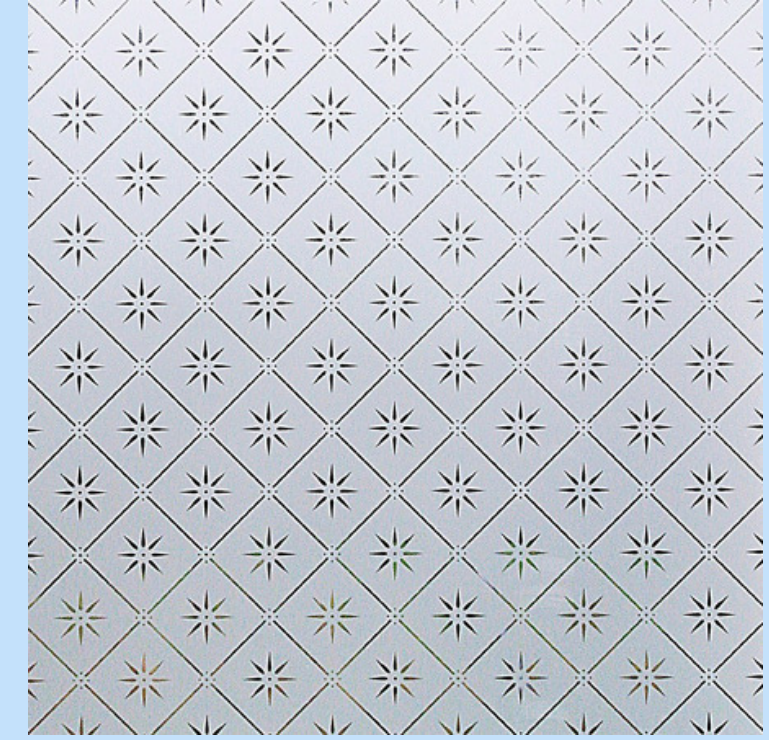

JUNOMIRRORS ANDGLASS

Barron Glass Stockists

Etched glass designs - Repeat patterns

Fleur

Etch surface with a clear, transparent design.

Double Fleur

Designed for privacy: suitable for bathrooms, bedrooms etc.

Fleur De Lys

Etch surface with a clear, transparent design.

Bright Star

Etch surface with a clear, transparent design.

Star

**Authentic Victorian
design with
contemporary feel.**

Empress

**Etch surface with a clear,
transparent design.**

Victorian

**Based on leaded glass of
the late Victorian
period. Squares are 4"
in size.**